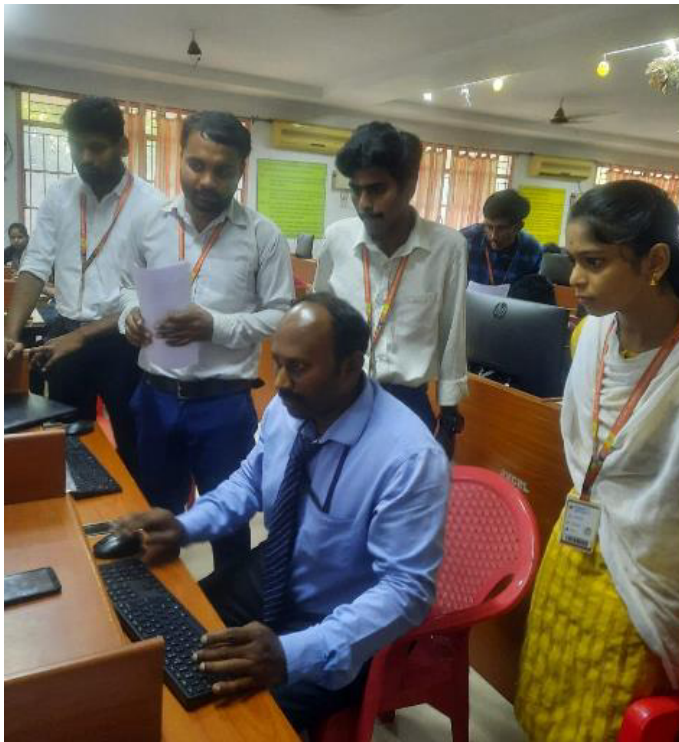

Practical Demonstration